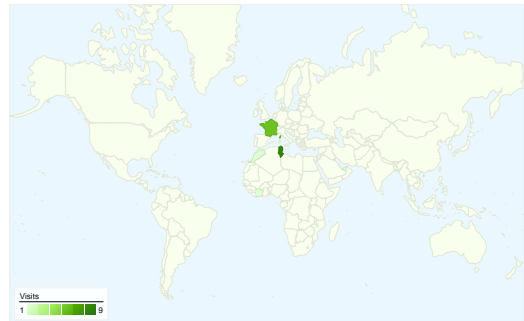

All Visits **4.44** Pages/Visit
 New Visitors **3.50**

All Visits **77.78%** % New Visits
 New Visitors **100.00%**

Visitors Overview

Visitors
17

Map Overlay world

Traffic Sources Overview

Content Overview		
Pages	Pageviews	% Pageviews
/accueil.html		
All Visits	17	21.25%
New Visitors	11	13.75%
% of Total	64.71%	64.71%
/		
All Visits	15	18.75%
New Visitors	9	11.25%
% of Total	60.00%	60.00%
/forum.html		
All Visits	7	8.75%
New Visitors	6	7.50%
% of Total	85.71%	85.71%
/forum-2.html		
All Visits	3	3.75%
New Visitors	3	3.75%
% of Total	100.00%	100.00%
/rubrique,coin-citoyen,1071533.html		
All Visits	3	3.75%
New Visitors	0	0.00%
% of Total	0.00%	0.00%

17 people visited this site in the "All Visits" segment

All Visits **18** Visits
 New Visitors **14**

All Visits **17** Absolute Unique Visitors
 New Visitors **14**

All Visits **80** Pageviews
 New Visitors **52**