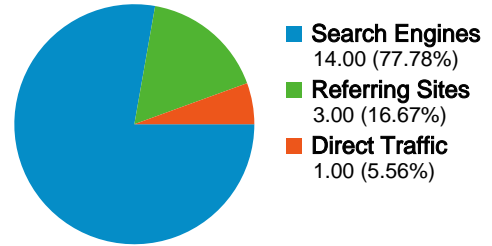

17 people visited this site in the "All Visits" segment

All Visits **18** Visits
 New Visitors **14**

All Visits **17** Absolute Unique Visitors
 New Visitors **14**

All Visits **80** Pageviews
 New Visitors **52**

Technical Profile

Browser	Visits	% visits
Internet Explorer		
All Visits	14	77.78%
New Visitors	11	61.11%
% of Total	78.57%	78.57%
Firefox		
All Visits	4	22.22%

Connection Speed	Visits	% visits
DSL		
All Visits	9	50.00%
New Visitors	7	38.89%
% of Total	77.78%	77.78%
Unknown		
All Visits	9	50.00%

New Visitors	3	16.67%
% of Total	75.00%	75.00%

New Visitors	7	38.89%
% of Total	77.78%	77.78%

All traffic sources sent a total of 18 visits in the "All Visits" segment

- All Visits **5.56%** Direct Traffic
 New Visitors **7.14%**
- All Visits **16.67%** Referring Sites
 New Visitors **7.14%**
- All Visits **77.78%** Search Engines
 New Visitors **85.71%**