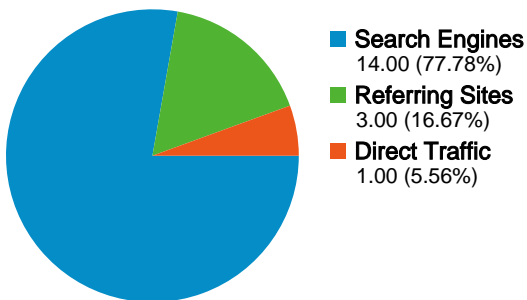

Site Usage

All Visits **18** Visits
 New Visitors **14**

All Visits **38.89%** Bounce Rate
 New Visitors **50.00%**

All Visits **80** Pageviews
 New Visitors **49**

All Visits **00:01:56** Avg. Time on Site
 New Visitors **00:01:45**

All Visits **4.44** Pages/Visit
 New Visitors **3.50**

All Visits **77.78%** % New Visits
 New Visitors **100.00%**

Visitors Overview

Visitors
17

Map Overlay world

Traffic Sources Overview

Content Overview		
Pages	Pageviews	% Pageviews
/accueil.html		
All Visits	17	21.25%
New Visitors	11	13.75%
% of Total	64.71%	64.71%
/		
All Visits	15	18.75%
New Visitors	9	11.25%
% of Total	60.00%	60.00%
/forum.html		
All Visits	7	8.75%
New Visitors	6	7.50%
% of Total	85.71%	85.71%
/forum-2.html		
All Visits	3	3.75%
New Visitors	3	3.75%
% of Total	100.00%	100.00%
/rubrique,coin-citoyen,1071533.html		
All Visits	3	3.75%
New Visitors	0	0.00%
% of Total	0.00%	0.00%

17 people visited this site in the "All Visits" segment

All Visits **18** Visits
 New Visitors **14**

All Visits **17** Absolute Unique Visitors
 New Visitors **14**

All Visits **80** Pageviews
 New Visitors **52**

New Visitors	3	16.67%
% of Total	75.00%	75.00%

New Visitors	7	38.89%
% of Total	77.78%	77.78%

All traffic sources sent a total of 18 visits in the "All Visits" segment

- All Visits **5.56%** Direct Traffic
 New Visitors **7.14%**
- All Visits **16.67%** Referring Sites
 New Visitors **7.14%**
- All Visits **77.78%** Search Engines
 New Visitors **85.71%**