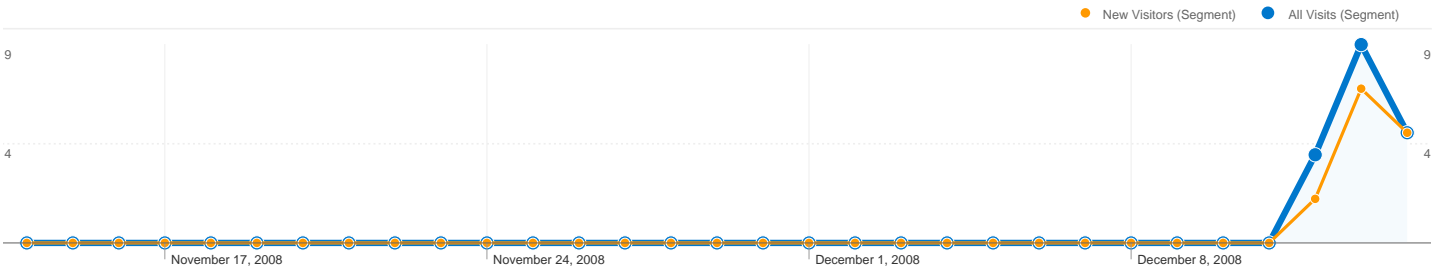

17 people visited this site in the "All Visits" segment

All Visits **18** Visits
 New Visitors **14**

All Visits **17** Absolute Unique Visitors
 New Visitors **14**

All Visits **80** Pageviews
 New Visitors **52**

All Visits **4.44** Average Pageviews
 New Visitors **3.71**

All Visits **00:01:56** Time on Site
 New Visitors **00:02:38**

All Visits **38.89%** Bounce Rate
 New Visitors **50.00%**

All Visits **77.78%** New Visits
 New Visitors **100.00%**

New Visitors	3	16.67%
% of Total	75.00%	75.00%

New Visitors	7	38.89%
% of Total	77.78%	77.78%

All traffic sources sent a total of 18 visits in the "All Visits" segment

- All Visits **5.56%** Direct Traffic
 New Visitors **7.14%**
- All Visits **16.67%** Referring Sites
 New Visitors **7.14%**
- All Visits **77.78%** Search Engines
 New Visitors **85.71%**