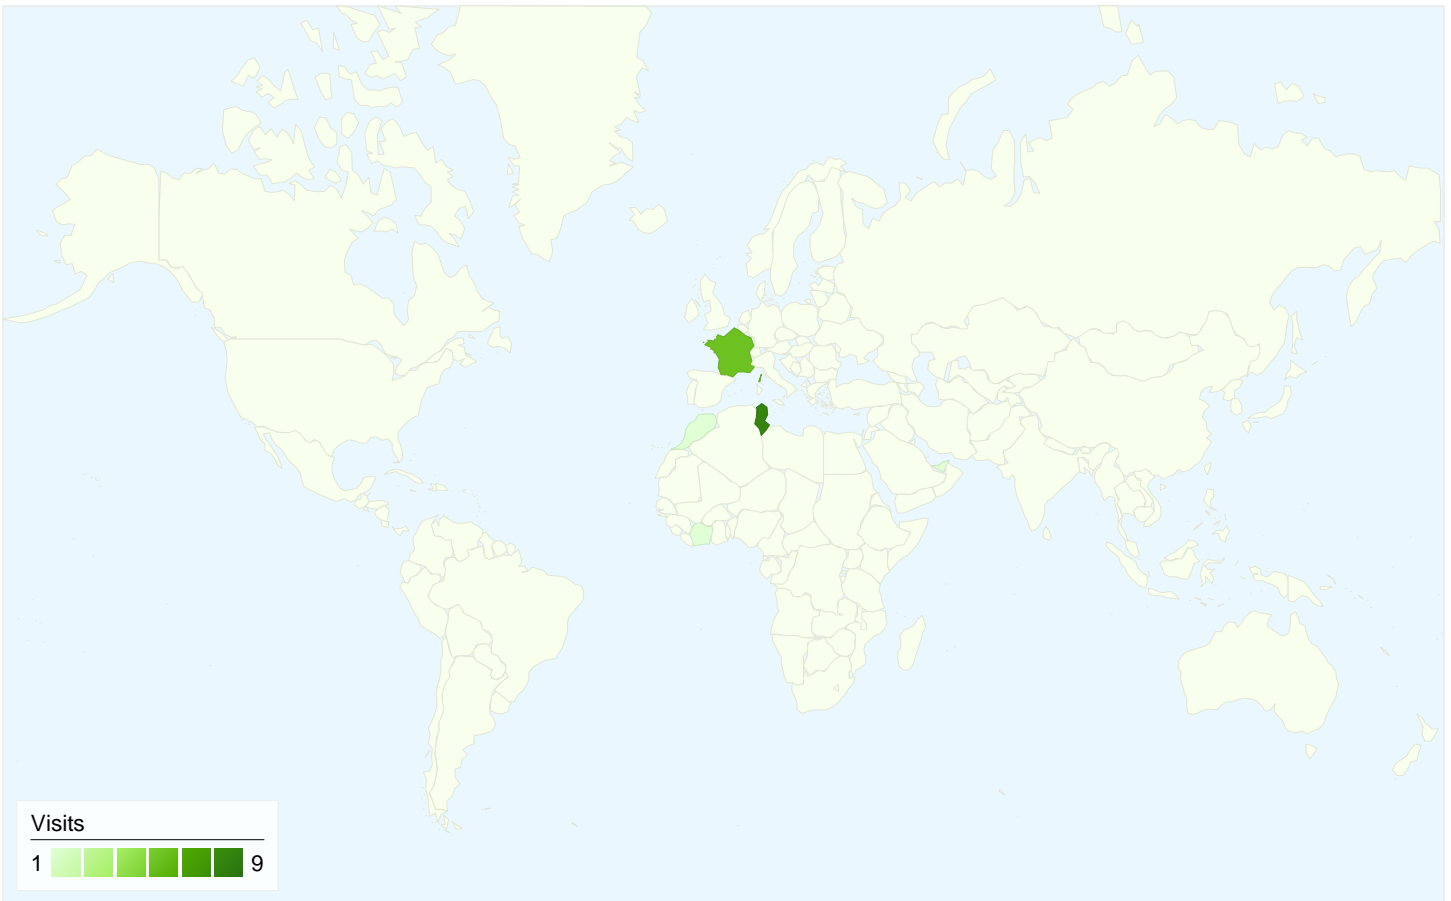

18 visits came from 5 countries/territories in the "All Visits" segment

Site Usage

Visits	Pages/Visit	Avg. Time on Site	% New Visits	Bounce Rate	
18 New Visitors: 14	4.44 New Visitors: 3.50	00:01:56 New Visitors: 00:01:45	77.78% New Visitors: 100.00%	38.89% New Visitors: 50.00%	
Country/Territory	Visits	Pages/Visit	Avg. Time on Site	% New Visits	Bounce Rate
Tunisia					
All Visits	9	4.67	00:02:18	66.67%	22.22%
New Visitors	6	3.17	00:04:23	100.00%	33.33%
% of Total	66.67%	-32.14%	91.01%	50.00%	50.00%
France					
All Visits	6	2.83	00:01:16	83.33%	50.00%
New Visitors	5	2.40	00:00:50	100.00%	60.00%
% of Total	83.33%	-15.29%	-35.02%	20.00%	20.00%
United Arab Emirates					
All Visits	1	19.00	00:06:23	100.00%	0.00%