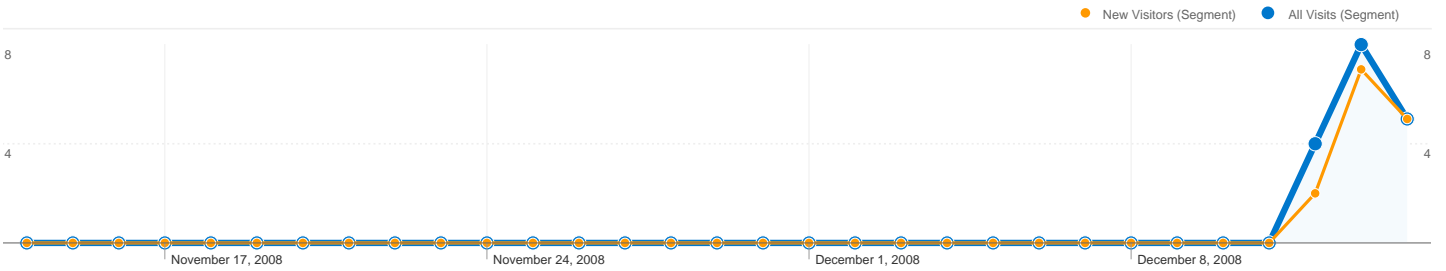

Site Usage

All Visits **18** Visits
 New Visitors **14**

All Visits **38.89%** Bounce Rate
 New Visitors **50.00%**

All Visits **80** Pageviews
 New Visitors **49**

All Visits **00:01:56** Avg. Time on Site
 New Visitors **00:01:45**

All Visits **4.44** Pages/Visit
 New Visitors **3.50**

All Visits **77.78%** % New Visits
 New Visitors **100.00%**

Visitors Overview

Visitors
17

Map Overlay world

Traffic Sources Overview

Content Overview		
Pages	Pageviews	% Pageviews
/accueil.html		
All Visits	17	21.25%
New Visitors	11	13.75%
% of Total	64.71%	64.71%
/		
All Visits	15	18.75%
New Visitors	9	11.25%
% of Total	60.00%	60.00%
/forum.html		
All Visits	7	8.75%
New Visitors	6	7.50%
% of Total	85.71%	85.71%
/forum-2.html		
All Visits	3	3.75%
New Visitors	3	3.75%
% of Total	100.00%	100.00%
/rubrique,coin-citoyen,1071533.html		
All Visits	3	3.75%
New Visitors	0	0.00%
% of Total	0.00%	0.00%

17 people visited this site in the "All Visits" segment

All Visits **18** Visits
 New Visitors **14**

All Visits **17** Absolute Unique Visitors
 New Visitors **14**

All Visits **80** Pageviews
 New Visitors **52**

Pages on this site were viewed a total of 80 times in the "All Visits" segment

All Visits **80** Pageviews
New Visitors **52**

All Visits **53** Unique Views
New Visitors **37**

All Visits **38.89%** Bounce Rate
New Visitors **50.00%**