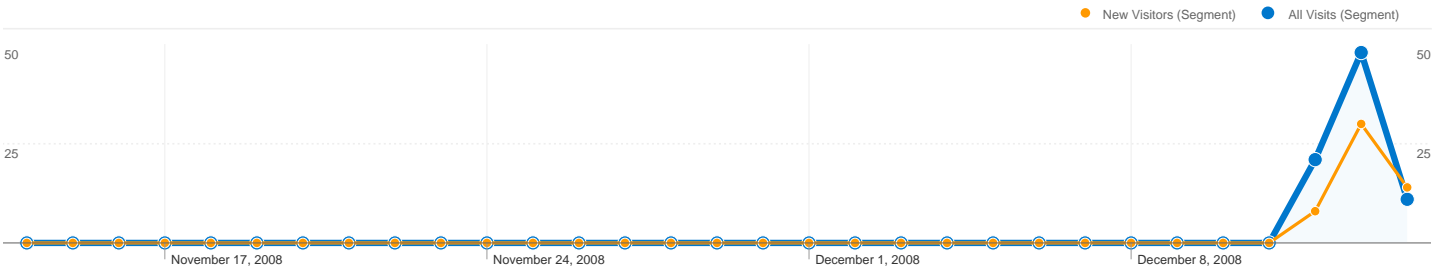

Pages on this site were viewed a total of 80 times in the "All Visits" segment

All Visits **80** Pageviews
New Visitors **52**

All Visits **53** Unique Views
New Visitors **37**

All Visits **38.89%** Bounce Rate
New Visitors **50.00%**

Top Content

Pages	Pageviews	% Pageviews
/accueil.html		
All Visits	17	21.25%
New Visitors	11	13.75%
% of Total	64.71%	64.71%
/		
All Visits	15	18.75%
New Visitors	9	11.25%
% of Total	60.00%	60.00%
/forum.html		
All Visits	7	8.75%
New Visitors	6	7.50%
% of Total	85.71%	85.71%
/forum-2.html		
All Visits	3	3.75%
New Visitors	3	3.75%
% of Total	100.00%	100.00%