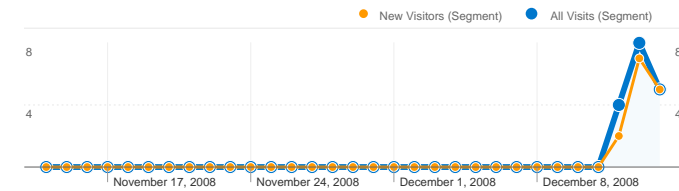

Visitors Overview